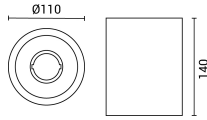

Ceiling Lamp Surface White