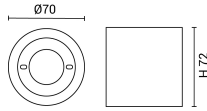

Ceiling Lamp Surface

Light color

Stamps

Technical Specification

Product Code	OT1-A2	Size of product	Ø70x72 mm
Socket	GU10	Size of Box	520x420x220 mm
IP	20	Items per pack	1
Light Color	None	Items per box	40
EAN Code	3800156620704	Frequency	50/60Hz
Instant On	0.1s	Maximum Power	10W
Material	PC+Metal	Gross weight	0,350 kg
Temperature	-20°C / +40°C	Net weight	0,2917 kg
Life span	25 000 Hours	Warranty	2 Years
Body Color	White		