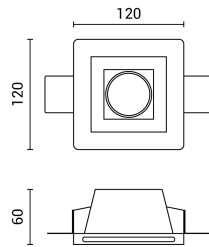

Ceiling Fitting Trimless Recessed Square Frosted Glass

Light color

Stamps

Technical Specification

Product Code	OT1-A2
Socket	GU10
IP	20
Light Color	None
EAN Code	3800156620667
Instant On	0.1s
Material	Gypsum+ALU+GLASS
Temperature	-20°C / +40°C
Life span	25 000 Hours
Body Color	White

Size of product	120x60 mm
Size of Box	450x305x365 mm
Items per pack	1
Items per box	24
Frequency	50/60Hz
Maximum Power	10W
Gross weight	0,600 kg
Net weight	0,500 kg
Warranty	2 Years