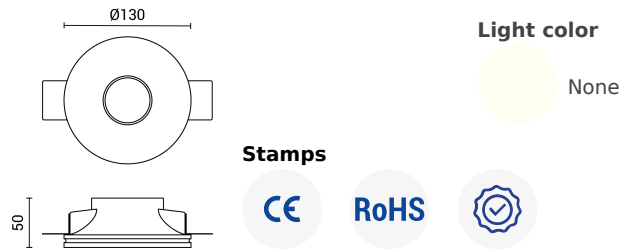

Ceiling Fitting Trimless Recessed White

Technical Specification

| | | | |
|------------------------|---------------|-----------------------|----------------|
| Product Code | OT1-A2 | Size of Box | 450x305x365 mm |
| Socket | GU10 | Items per pack | 1 |
| IP | 20 | Items per box | 24 |
| Light Color | None | Frequency | 50/60Hz |
| EAN Code | 3800156620629 | Maximum Power | 35W |
| Instant On | 0.1s | Material | Gypsum+ALU |
| Temperature | -20°C / +40°C | Gross weight | 0,510 kg |
| Life span | 25 000 Hours | Net weight | 0,425 kg |
| Body Color | White | Warranty | 2 Years |
| Size of product | φ130x50 mm | | |