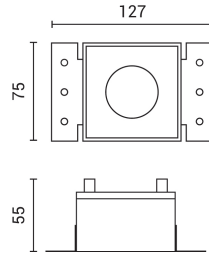

Spotlight Fixture Aluminium White

Light color

Stamps

Technical Specification

Product Code	OT1-A2	Size of product	127x75x55 mm
Socket	GU10	Size of package	85x60x100 mm
IP	20	Size of Box	450x215x325 mm
Light Color	None	Items per pack	1
EAN Code	3800156620452	Items per box	50
Instant On	0.1s	Frequency	50/60Hz
Material	Aluminium	Maximum Power	35W
Temperature	-20°C / +40°C	Gross weight	0,160 kg
Life span	25 000 Hours	Net weight	0,1333 kg
Body Color	White	Warranty	2 Years