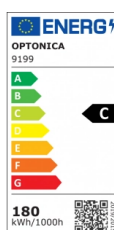

OPTONICA

LED Street Light PF>0.95 High Lumens-Moso Driver

Power **Light color**

- 180W

White light

Stamps

Technical Specification

Catalog Number	9199
Brand	Optonica
Product Code	SL180-A8
Power	180W
Energy Consumption	180 kWh/1000h
Input voltage	AC100-240V
Flux	252000 lm
FLUX per watt	140lm/W
IP	66
Dimmable	No
Correlated Color Temperature	6000K
Light Color	White light
Wattage Equivalent	1290W
EAN Code	3800156691995
Energy Efficiency Label	C
Beam angle	120°

Hole Size	Ø65 mm
On/Off Cycles	35 000x
Instant On	0.1s
Operating Frequency	50-60 Hz
Temperature	-20°C / +40°C
Ra ≥	70
Life span	50 000 Hours
Color Code	860
Lumen maintenance at end of service life	70%
Items per box	1
Protection Class	I
Material	Aluminium
Dimensions	236mm x 773mm x 100mm
Gross weight	7,100 kg
Net weight	6,4545 kg
Warranty	5 Years