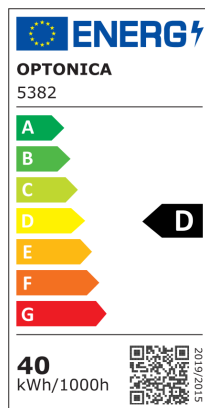

Luce Lineare Sospesa a LED Liabile 5 Anni di Garanzia

Potenza

40W

Colore della luce

 Luce naturale

Stamps

RoHS

-80

40 kWh/1000h

Specifiche tecniche

Brand	Optonica	Temperature	-20°C / +40°C
Product Code	LN40-A3	Ra ≥	80
Power	40W	Life span	25 000 Hours
Energy Consumption	40 kWh/1000h	Color Code	840
Input voltage	AC200-240V	Body Color	White
Flux	5200lm	Lumen maintenance at end of service life	70%
FLUX per watt	130 lm/W	Size of product	1185x50x70 mm
IP	20	Size of package	1430x80x45 mm
Dimmable	No	Size of Box	1330x250x185 mm
Correlated Color Temperature	4000K	Items per pack	1
Light Color	Luce naturale	Items per box	6
EAN Code	3800156653825	Color Of The Shell	White
Energy Efficiency Label	D	Material	Aluminium
Beam angle	120°	Gross weight	2,139 kg
On/Off Cycles	25 000x	Net weight	1,936 kg
Instant On	0.1s	Warranty	5 Years
Operating Frequency	50-60 Hz		