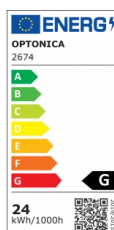

OPTONICA

LED Frameless Panel Round

Power **Light color**

- 24W

Warm white

Stamps

Technical Specification

Catalog Number	2674
Brand	Optonica
Product Code	DL24-B2
Power	24W
Energy Consumption	24 kWh/1000h
Input voltage	AC85-265V
Flux	2010 Lm
FLUX per watt	84lm/W
IP	54
Dimmable	No
Correlated Color Temperature	2700K
Light Color	Warm white
Wattage Equivalent	134W
EAN Code	3800156626744
Energy Efficiency Label	G
Beam angle	180°

Hole Size	φ155 mm
On/Off Cycles	25 000x
Instant On	0.1s
Operating Frequency	50-60 Hz
Temperature	-20°C / +40°C
Ra ≥	80
Life span	25 000 Hours
Color Code	826
Body Color	White
Lumen maintenance at end of service life	70%
Size of product	Φ170x27 mm
Size of package	180x35x215 mm
Size of Box	540x195x445 mm
Items per pack	1
Items per box	30
Material	Plastic+ALU
Gross weight	0,335 kg
Net weight	0,285 kg