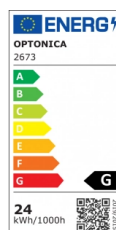

OPTONICA

LED Frameless Panel Round

Power **Light color**

- 24W

Neutral white

Stamps

Technical Specification

Catalog Number	2673
Brand	Optonica
Product Code	DL24-B2
Power	24W
Energy Consumption	24 kWh/1000h
Input voltage	AC85-265V
Flux	2010 Lm
FLUX per watt	84lm/W
IP	54
Dimmable	No
Correlated Color Temperature	4500K
Light Color	Neutral white
Wattage Equivalent	134W
EAN Code	3800156626737
Energy Efficiency Label	G
Beam angle	180°

Hole Size	φ155 mm
On/Off Cycles	25 000x
Instant On	0.1s
Operating Frequency	50-60 Hz
Temperature	-20°C / +40°C
Ra ≥	80
Life span	25 000 Hours
Color Code	845
Body Color	White
Lumen maintenance at end of service life	70%
Size of product	Φ170x27 mm
Size of package	180x35x215 mm
Size of Box	540x195x445 mm
Items per pack	1
Items per box	30
Material	Plastic+ALU
Gross weight	0,335 kg
Net weight	0,285 kg