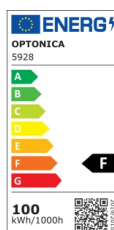

OPTONICA

LED SMD Floodlight Black City Line

Power

- 100W

Light color

Neutral white

Stamps

Technical Specification

Catalog Number	5928
Brand	Optonica
Product Code	FL100-B1
Power	100W
Energy Consumption	100 kWh/1000h
Input voltage	AC220-265V
Flux	8000 lm
FLUX per watt	80 lm/W
IP	65
Correlated Color Temperature	4500K
Light Color	Neutral white
Wattage Equivalent	533W
EAN Code	3800156659285
Energy Efficiency Label	F
Beam angle	120°
On/Off Cycles	100 000x

Instant On	0.1s
Operating Frequency	50-60 Hz
Temperature	-20°C / +40°C
Ra ≥	80
Life span	25 000 Hours
Color Code	845
Lumen maintenance at end of service life	70%
Size of product	287x232x32 mm
Size of package	297X37X242 mm
Items per pack	1
Items per box	10
Material	Aluminium
Gross weight	1,237 kg
Net weight	1,134 kg
Warranty	2 Years