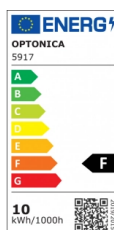

## LED SMD Floodlight Black City Line

**Power**    **Light color**

- 10W

Warm white

# Technical Specification

<b>Catalog Number</b>	5917
<b>Brand</b>	Optonica
<b>Product Code</b>	FL10-B1
<b>Power</b>	10W
<b>Energy Consumption</b>	10 kWh/1000h
<b>Input voltage</b>	AC220-265V
<b>Flux</b>	800lm
<b>FLUX per watt</b>	80 lm/W
<b>IP</b>	65
<b>Correlated Color Temperature</b>	2700K
<b>Light Color</b>	Warm white
<b>Wattage Equivalent</b>	53W
<b>EAN Code</b>	3800156659179
<b>Energy Efficiency Label</b>	F
<b>Beam angle</b>	120°
<b>On/Off Cycles</b>	100 000x

<b>Instant On</b>	0.1s
<b>Operating Frequency</b>	50-60 Hz
<b>Temperature</b>	-20°C / +40°C
<b>Ra ≥</b>	80
<b>Life span</b>	25 000 Hours
<b>Color Code</b>	826
<b>Lumen maintenance at end of service life</b>	70%
<b>Size of product</b>	108x100x24 mm
<b>Size of package</b>	113X34X105 mm
<b>Items per pack</b>	1
<b>Items per box</b>	60
<b>Material</b>	Aluminium
<b>Gross weight</b>	0,200 kg
<b>Net weight</b>	0,173 kg
<b>Warranty</b>	2 Years