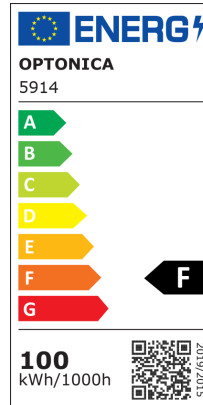

OPTONICA

DATASHEET

LED SMD Floodlight White City Line

Power

100W

Light color

 Warm white

Stamps

Technical Specification

Brand	Optonica	Instant On	0.1s
Product Code	FL100-B1	Material	Aluminium
Power	100W	Operating Frequency	50-60 Hz
Energy Consumption	100 kWh/1000h	Temperature	-20°C / +40°C
Input voltage	AC220-265V	Ra ≥	80
Flux	8000 lm	Life span	25 000 Hours
FLUX per watt	80 lm/W	Color Code	828
IP	65	Lumen maintenance at end of service life	70%
Correlated Color Temperature	2700K	Size of product	292x242x37 mm
Light Color	Warm white	Size of package	222x188x31 mm
Wattage Equivalent	533W	Items per pack	1
EAN Code	3800156659148	Items per box	10
Energy Efficiency Label	F	Gross weight	1,237 kg
Beam angle	120°	Net weight	1,134 kg
On/Off Cycles	100 000x	Warranty	2 Years