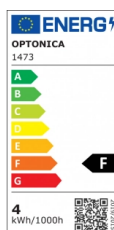

OPTONICA

LED Filament Candle Bulb C35 E14 Dimmable

Power **Light color**

• 4W

Warm white

Stamps

Technical Specification

Catalog Number	1473
Brand	Optonica
Product Code	SP4-A6
Socket	E14
Power	4W
Energy Consumption	4 kWh/1000h
Input voltage	AC175-265V
Flux	400 lm
FLUX per watt	100lm/W
IP	20
Dimmable	Yes
Correlated Color Temperature	2800K
Light Color	Warm white
Wattage Equivalent	32W
EAN Code	3800156614734
Energy Efficiency Label	F

Beam angle	300°
Power Factor	0.5
Power LED	4W
On/Off Cycles	25 000x
Instant On	0.2s
Material	Glass
Operating Frequency	50-60 Hz
Temperature	-20°C / +40°C
Ra ≥	80
Life span	25 000 Hours
Color Code	828
Lumen maintenance at end of service life	70%
Size of product	35x98 mm
Size of package	100x40x40 mm
Size of Box	420x215x240 mm
Items per pack	1
Items per box	100
Gross weight	0,021 kg