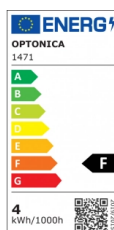

OPTONICA

LED Filament Candle Bulb C35 E14

Power **Light color**

- 4W

Neutral white

Stamps

Technical Specification

Catalog Number	1471
Brand	Optonica
Product Code	SP4-A4
Socket	E14
Power	4W
Energy Consumption	4 kWh/1000h
Input voltage	AC175-265V
Flux	400 lm
FLUX per watt	100lm/W
IP	20
Dimmable	No
Correlated Color Temperature	4500K
Light Color	Neutral white
Wattage Equivalent	32W
EAN Code	3800156614710
Energy Efficiency Label	F

Beam angle	300°
Power Factor	0.5
Power LED	4W
On/Off Cycles	25 000x
Instant On	0.2s
Material	Glass
Operating Frequency	50-60 Hz
Temperature	-20°C / +40°C
Ra ≥	80
Life span	25 000 Hours
Color Code	845
Lumen maintenance at end of service life	70%
Size of product	35x98 mm
Size of package	100x40x40 mm
Size of Box	420x215x240 mm
Items per pack	1
Items per box	100
Gross weight	0,021 kg