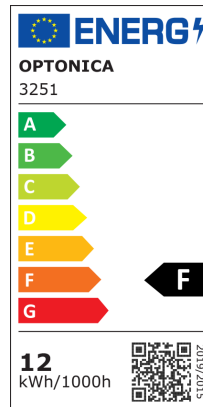

LED COB Adjustable Downlight Round