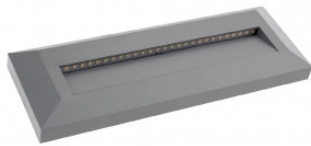

### LED Step Light Rectangular Grey