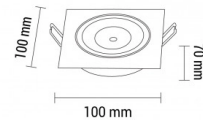

OPTONICA

LED COB Downlight Square Inox Build-In

Power **Light color**

- 8W

Warm white

Stamps

Technical Specification

Catalog Number	3225
Brand	Optonica
Product Code	CB8-A1
Power	8W
Energy Consumption	8 kWh/1000h
Input voltage	AC175-265V
Flux	560 lm
FLUX per watt	70lm/W
IP	20
Dimmable	No
Correlated Color Temperature	2700K
Light Color	Warm white
Wattage Equivalent	64W
EAN Code	3800156632257
Energy Efficiency Label	G
Beam angle	60°

Power Factor	0.5
On/Off Cycles	25 000x
Instant On	0.1s
Operating Frequency	50-60 Hz
Temperature	-20°C / +40°C
Ra ≥	80
Life span	25 000 Hours
Color Code	827
Body Color	Inox
LED Type	COB
Mount Type	Built-In
Lumen maintenance at end of service life	70%
Size of product	100x100x70 mm
Size of package	115x115x90 mm
Items per pack	1
Items per box	30
Color Of The Shell	Inox
Material	Aluminium