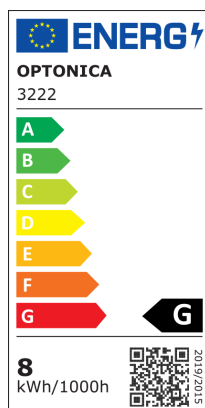

Downlight LED COB Quadrato da Incasso

Stamps

Specifiche tecniche

Brand	Optonica	Operating Frequency	50-60 Hz
Product Code	CB8-A1	Temperature	-20°C / +40°C
Power	8W	Ra ≥	80
Energy Consumption	8 kWh/1000h	Life span	25 000 Hours
Input voltage	AC175-265V	Color Code	845
Flux	560 lm	Body Color	White
FLUX per watt	70lm/W	LED Type	COB
IP	20	Mount Type	Built-In
Dimmable	No	Lumen maintenance at end of service life	70%
Correlated Color Temperature	4500K	Size of product	100x100x70 mm
Light Color	Luce naturale	Size of package	115x115x90 mm
Wattage Equivalent	64W	Items per pack	1
EAN Code	3800156632226	Items per box	30
Energy Efficiency Label	G	Color Of The Shell	White
Beam angle	60°	Material	Aluminium
Power Factor	0.5	Gross weight	0,261 kg
On/Off Cycles	25 000x	Net weight	0,212 kg
Instant On	0.1s	Warranty	2 Years