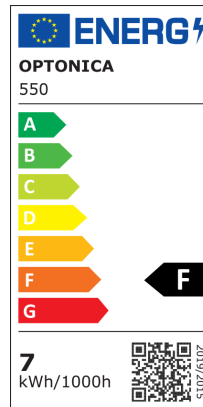

LED Outdoor Built-In Spotlight

Power

7W

Light color

White light

Stamps

Technical Specification

Brand	Optonica	Instant On	0.1s
Product Code	UN7-A1	Material	Aluminium
Power	7W	Operating Frequency	50-60 Hz
Energy Consumption	7 kWh/1000h	Temperature	-20°C / +40°C
Input voltage	AC200-245V	Ra ≥	80
Flux	560 lm	Life span	25 000 Hours
FLUX per watt	80lm/W	Color Code	860
IP	65	Mount Type	Built-In
Dimmable	No	Lumen maintenance at end of service life	70%
Correlated Color Temperature	6000K	Size of product	Ø 150 x 90 mm
Light Color	White light	Size of package	170x170x110 mm
EAN Code	3800156605503	Items per pack	1
Energy Efficiency Label	F	Items per box	18
Beam angle	18°	Gross weight	0,970 kg
Power Factor	0.5	Net weight	0,900 kg
On/Off Cycles	25 000x	Warranty	2 Years