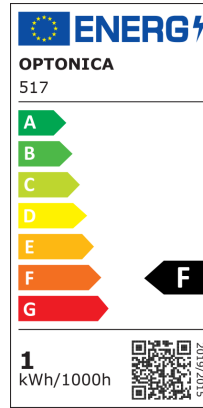

OPTONICA

DATASHEET

LED Outdoor Built-In Spotlight

Power

1W

Light color

 Warm white

Stamps

Technical Specification

Brand	Optonica	Instant On	0.1s
Product Code	UN1-A1	Material	Aluminium
Power	1W	Operating Frequency	50-60 Hz
Energy Consumption	1 kWh/1000h	Temperature	-20°C / +40°C
Input voltage	AC200-245V	Ra ≥	80
Flux	80 lm	Life span	25 000 Hours
FLUX per watt	80lm/W	Color Code	830
IP	65	Mount Type	Built-In
Dimmable	No	Lumen maintenance at end of service life	70%
Correlated Color Temperature	3000K	Size of product	Ø 65x75 mm
Light Color	Warm white	Size of package	100x90x90 mm
EAN Code	3800156605176	Items per pack	1
Energy Efficiency Label	F	Items per box	50
Beam angle	18°	Gross weight	0,170 kg
Power Factor	0.5	Net weight	0,150 kg
On/Off Cycles	25 000x	Warranty	2 Years