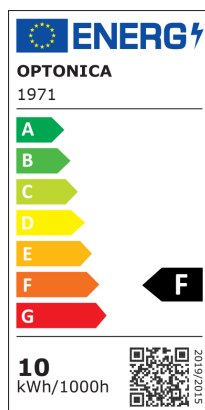

Faretto LED GU10 SMD

Potenza

9.5W

Stamps

Colore della luce

Luce naturale

Specifiche tecniche

Brand	Optonica	Operating Frequency	50-60 Hz
Product Code	SP10-A4	Temperature	-30°C / +50°C
Power	9.5W	Ra ≥	80
Energy Consumption	9.5 kWh/1000h	Life span	25 000 Hours
Input voltage	AC175-265V	Color Code	845
Flux	880 lm	Body Color	White
FLUX per watt	93 lm/W	LED Type	SMD
IP	20	Lumen maintenance at end of service life	70%
Dimmable	No	Size of product	φ57x50 mm
Correlated Color Temperature	4500K	Size of package	65x55x55 mm
Light Color	Luce naturale	Items per pack	1
Wattage Equivalent	67W	Items per box	100
EAN Code	3800156619715	Color Of The Shell	White
Energy Efficiency Label	F	Material	Plastic+ALU
Beam angle	110°	Candela	374 cd
Power Factor	0.5	Gross weight	0,040 kg
On/Off Cycles	25 000x	Net weight	0,030 kg
Instant On	0.1s	Warranty	2 Years