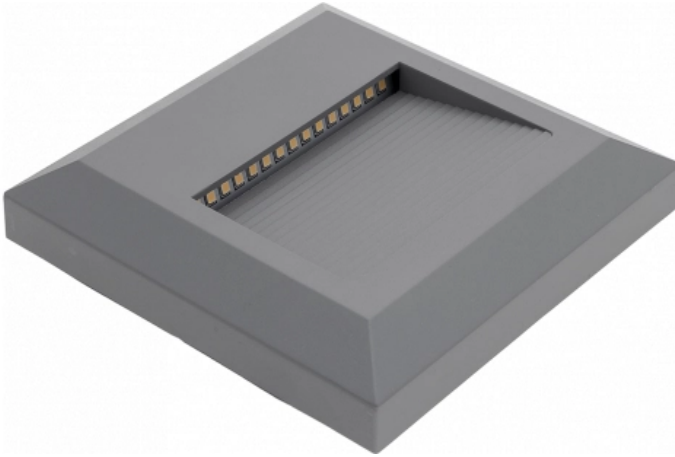

OPTONICA

LED Step Light Square Grey

Power   **Light color**

- 2W

Warm white

Stamps