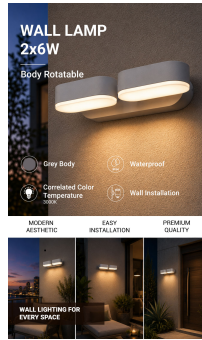

LED Wall Light Epistar 2x6W Grey Body Rotatable

Power

12W

Light color

Stamps

Technical Specification

Brand	Optonica	Material	Aluminium
Product Code	WL12-A2	Operating Frequency	50-60 Hz
Power	12W	Temperature	-20°C / +40°C
Energy Consumption	12 kWh/1000h	Ra ≥	80
Input voltage	AC220-240V	Life span	25 000 Hours
Flux	1320 lm	Color Code	830
FLUX per watt	110lm/W	Body Color	Gray
IP	54	Mount Type	Wall Installation
Dimmable	No	Lumen maintenance at end of service life	70%
Correlated Color Temperature	3000K	Size of product	221x96x54 mm
Light Color	Warm white	Size of package	245x105x65 mm
Wattage Equivalent	88W	Items per pack	1
EAN Code	3800156674837	Items per box	20
Energy Efficiency Label	E	Color Of The Shell	Grey
Beam angle	120°	Gross weight	1,060 kg
Power Factor	0.5	Net weight	0,990 kg
On/Off Cycles	25 000x	Warranty	2 Years
Instant On	0.1s		