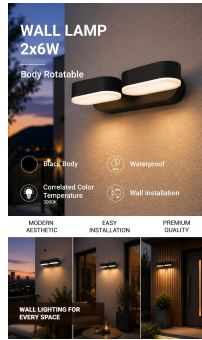

LED Wall Light Epistar 2x6W Black Body Rotatable

Power

12W

Light color

Stamps

RoHS

-80

Technical Specification

| | | | |
|-------------------------------------|---------------|---|-------------------|
| Brand | Optonica | Material | Aluminium |
| Product Code | WL12-A2 | Operating Frequency | 50-60 Hz |
| Power | 12W | Temperature | -20°C / +40°C |
| Energy Consumption | 12 kWh/1000h | Ra ≥ | 80 |
| Input voltage | AC220-240V | Life span | 25 000 Hours |
| Flux | 1320 lm | Color Code | 830 |
| FLUX per watt | 110lm/W | Body Color | Black |
| IP | 54 | Mount Type | Wall Installation |
| Dimmable | No | Lumen maintenance at end of service life | 70% |
| Correlated Color Temperature | 3000K | Size of product | 221x96x54 mm |
| Light Color | Warm white | Size of package | 245x105x65 mm |
| Wattage Equivalent | 88W | Items per pack | 1 |
| EAN Code | 3800156674820 | Items per box | 20 |
| Energy Efficiency Label | E | Color Of The Shell | Black |
| Beam angle | 120° | Gross weight | 1,060 kg |
| Power Factor | 0.5 | Net weight | 0,990 kg |
| On/Off Cycles | 25 000x | Warranty | 2 Years |
| Instant On | 0.1s | | |