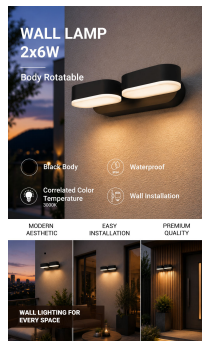

LED Wall Light Epistar 2x6W Black Body Rotatable

Power

12W

Light color

Warm white

Stamps

RoHS

-80

Technical Specification

Brand	Optonica	Material	Aluminium
Product Code	WL12-A2	Operating Frequency	50-60 Hz
Power	12W	Temperature	-20°C / +40°C
Energy Consumption	12 kWh/1000h	Ra ≥	80
Input voltage	AC220-240V	Life span	25 000 Hours
Flux	1320 lm	Color Code	830
FLUX per watt	110lm/W	Body Color	Black
IP	54	Mount Type	Wall Installation
Dimmable	No	Lumen maintenance at end of service life	70%
Correlated Color Temperature	3000K	Size of product	230 x 55 x 95mm
Light Color	Warm white	Size of package	245x105x65 mm
Wattage Equivalent	88W	Items per pack	1
EAN Code	3800156674820	Items per box	20
Energy Efficiency Label	E	Color Of The Shell	Black
Beam angle	120°	Gross weight	1,060 kg
Power Factor	0.5	Net weight	0,990 kg
On/Off Cycles	25 000x	Warranty	2 Years
Instant On	0.1s		