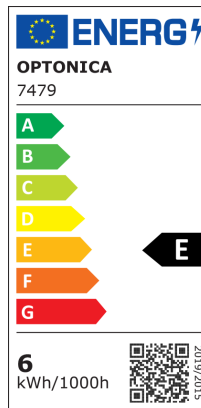

LED Wall Light Epistar 6W Black Body Rotatable

Power

6W

Light color

Neutral white

Stamps

Technical Specification

Brand	Optonica	Material	Aluminium
Product Code	WL6-A4	Operating Frequency	50-60 Hz
Power	6W	Temperature	-20°C / +40°C
Energy Consumption	6 kWh/1000h	Ra ≥	80
Input voltage	AC220-240V	Life span	25 000 Hours
Flux	660 lm	Color Code	840
FLUX per watt	110lm/W	Body Color	Black
IP	54	Mount Type	Wall Installation
Dimmable	No	Lumen maintenance at end of service life	70%
Correlated Color Temperature	4000K	Size of product	110 x 55 x 95mm
Light Color	Neutral white	Size of package	125x105x75 mm
Wattage Equivalent	44W	Items per pack	1
EAN Code	3800156674790	Items per box	20
Energy Efficiency Label	E	Color Of The Shell	Black
Beam angle	120°	Gross weight	0,600 kg
Power Factor	0.5	Net weight	0,540 kg
On/Off Cycles	25 000x	Warranty	2 Years