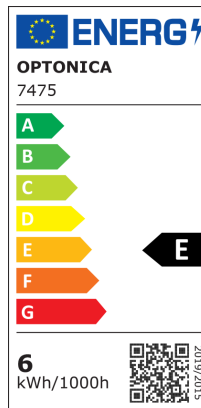

LED Wall Light Epistar 6W White Body Rotatable

Power

6W

Light color

Stamps

Technical Specification

Brand	Optonica	Material	Aluminium
Product Code	WL6-A4	Operating Frequency	50-60 Hz
Power	6W	Temperature	-20°C / +40°C
Energy Consumption	6 kWh/1000h	Ra ≥	80
Input voltage	AC220-240V	Life span	25 000 Hours
Flux	660 lm	Color Code	830
FLUX per watt	110lm/W	Body Color	White
IP	54	Mount Type	Wall Installation
Dimmable	No	Lumen maintenance at end of service life	70%
Correlated Color Temperature	3000K	Size of product	110 x 55 x 95mm
Light Color	Warm white	Size of package	125x105x75 mm
Wattage Equivalent	44W	Items per pack	1
EAN Code	3800156674752	Items per box	20
Energy Efficiency Label	E	Color Of The Shell	White
Beam angle	120°	Gross weight	0,600 kg
Power Factor	0.5	Net weight	0,540 kg
On/Off Cycles	25 000x	Warranty	2 Years