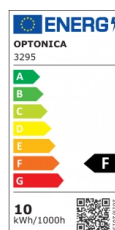

OPTONICA

LED COB Downlight Square Rotatable

Power **Light color**

- 10W

Warm white

Stamps

Technical Specification

Catalog Number	3295
Brand	Optonica
Product Code	CB10-A1
Power	10W
Energy Consumption	10 kWh/1000h
Input voltage	AC100-240V
Flux	750 lm
FLUX per watt	75lm/W
IP	20
Dimmable	No
Correlated Color Temperature	2700K
Light Color	Warm white
Wattage Equivalent	50W
EAN Code	3800156632950
Energy Efficiency Label	F
Beam angle	50°

Hole Size	φ105 mm
Power Factor	0.9
On/Off Cycles	25 000x
Instant On	0.1s
Material	Plastic
Operating Frequency	50-60 Hz
Temperature	-20°C / +40°C
Ra ≥	80
Life span	25 000 Hours
Color Code	827
Body Color	White
Mount Type	Built-In
Lumen maintenance at end of service life	70%
Size of product	115x115x50 mm
Size of package	140x120x70 mm
Items per pack	1
Items per box	50
Color Of The Shell	White