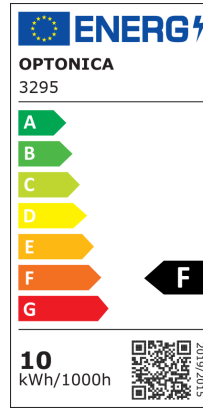

LED COB Downlight Square Rotatable

Power

10W

Light color

 Warm white

Stamps

Technical Specification

Brand	Optonica	Material	Plastic
Product Code	CB10-A1	Operating Frequency	50-60 Hz
Power	10W	Temperature	-20°C / +40°C
Energy Consumption	10 kWh/1000h	Ra ≥	80
Input voltage	AC100-240V	Life span	25 000 Hours
Flux	750 lm	Color Code	827
FLUX per watt	75lm/W	Body Color	White
IP	20	Mount Type	Built-In
Dimmable	No	Lumen maintenance at end of service life	70%
Correlated Color Temperature	2700K	Size of product	115x115x50 mm
Light Color	Warm white	Size of package	140x120x70 mm
Wattage Equivalent	50W	Items per pack	1
EAN Code	3800156632950	Items per box	50
Energy Efficiency Label	F	Color Of The Shell	White
Beam angle	50°	Mounting dimensions	Ø 100 mm
Hole Size	φ105 mm	Gross weight	0,155 kg
Power Factor	0.9	Net weight	0,118 kg
On/Off Cycles	25 000x	Warranty	2 Years