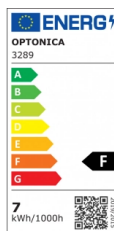

## LED COB Downlight Square Rotatable

**Power**   **Light color**

- 7W

Warm white

# Technical Specification

<b>Catalog Number</b>	3289
<b>Brand</b>	Optonica
<b>Product Code</b>	CB7-A1
<b>Power</b>	7W
<b>Energy Consumption</b>	7 kWh/1000h
<b>Input voltage</b>	AC100-240V
<b>Flux</b>	525 lm
<b>FLUX per watt</b>	75lm/W
<b>IP</b>	20
<b>Dimmable</b>	No
<b>Correlated Color Temperature</b>	2700K
<b>Light Color</b>	Warm white
<b>Wattage Equivalent</b>	45W
<b>EAN Code</b>	3800156632899
<b>Energy Efficiency Label</b>	F
<b>Beam angle</b>	50°

<b>Hole Size</b>	φ75-80 mm
<b>Power Factor</b>	0.9
<b>On/Off Cycles</b>	25 000x
<b>Instant On</b>	0.1s
<b>Material</b>	Plastic
<b>Operating Frequency</b>	50-60 Hz
<b>Temperature</b>	-20°C / +40°C
<b>Ra ≥</b>	80
<b>Life span</b>	25 000 Hours
<b>Color Code</b>	827
<b>Body Color</b>	White
<b>Mount Type</b>	Built-In
<b>Lumen maintenance at end of service life</b>	70%
<b>Size of product</b>	90x90x40 mm
<b>Size of package</b>	115x100x60 mm
<b>Items per pack</b>	1
<b>Items per box</b>	50
<b>Color Of The Shell</b>	White