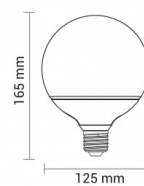

OPTONICA

LED Filament Bulb G125 E27

Power **Light color**

• 6.5W

Warm white

Stamps

Technical Specification

Catalog Number	1860
Brand	Optonica
Product Code	SP6.5-A1
Socket	E27
Power	6.5W
Energy Consumption	6.5 kWh/1000h
Input voltage	AC175-265V
Flux	810 lm
FLUX per watt	125lm/W
IP	20
Dimmable	No
Correlated Color Temperature	2700K
Light Color	Warm white
Wattage Equivalent	50W
EAN Code	3800156618602
Energy Efficiency Label	E

Beam angle	300°
Power Factor	0.5
Power LED	6.5W
On/Off Cycles	25 000x
Instant On	0.2s
Material	Glass
Operating Frequency	50-60 Hz
Temperature	-20°C / +40°C
Ra ≥	80
Life span	25 000 Hours
Color Code	827
Lumen maintenance at end of service life	70%
Size of product	125x165 mm
Size of package	175x130x125 mm
Items per pack	1
Items per box	50
Gross weight	0,219 kg
Net weight	0,146 kg