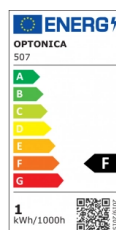

OPTONICA

LED Eingebauter Außenstrahler

Leistung **Lichtfarbe**

- 1W

Kaltweiß

Stamps

Technische Spezifikation

Katalognummer	507
Brand	Optonica
Product Code	UN1-A1
Power	1W
Energy Consumption	1 kWh/1000h
Input voltage	AC200-245V
Flux	80 lm
FLUX per watt	80lm/W
IP	65
Dimmable	No
Correlated Color Temperature	6000K
Light Color	Kaltweiß
EAN Code	3800156605077
Energy Efficiency Label	F
Beam angle	18°
Power Factor	0.5

On/Off Cycles	25 000x
Instant On	0.1s
Material	Aluminium
Operating Frequency	50-60 Hz
Temperature	-20°C / +40°C
Ra ≥	80
Life span	25 000 Hours
Color Code	860
Mount Type	Built-In
Lumen maintenance at end of service life	70%
Size of product	φ65x78 mm
Size of package	100x90x90 mm
Items per pack	1
Items per box	50
Mounting dimensions	Ø 58 mm
Gross weight	0,170 kg
Net weight	0,150 kg
Warranty	2 Years