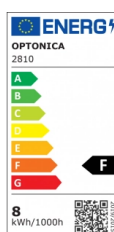

## LED Surface Ceiling With Microwave Sensor

**Power**   **Light color**

• 8W

Warm white

# Technical Specification

<b>Catalog Number</b>	2810
<b>Brand</b>	Optonica
<b>Product Code</b>	DL8-A4
<b>Power</b>	8W
<b>Energy Consumption</b>	8 kWh/1000h
<b>Input voltage</b>	AC220-240V
<b>Flux</b>	640 lm
<b>FLUX per watt</b>	80lm/W
<b>IP</b>	20
<b>Dimmable</b>	No
<b>Correlated Color Temperature</b>	2700K
<b>Light Color</b>	Warm white
<b>Wattage Equivalent</b>	43W
<b>EAN Code</b>	3800156628106
<b>Energy Efficiency Label</b>	F
<b>Beam angle</b>	120°

<b>Power Factor</b>	0.9
<b>On/Off Cycles</b>	25 000x
<b>Instant On</b>	0.1s
<b>Material</b>	Plastic
<b>Operating Frequency</b>	50-60 Hz
<b>Temperature</b>	-20°C / +40°C
<b>Life span</b>	25 000 Hours
<b>Color Code</b>	827
<b>Body Color</b>	White
<b>Mount Type</b>	Ceiling
<b>Lumen maintenance at end of service life</b>	70%
<b>Size of product</b>	φ270x102 mm
<b>Size of package</b>	280x280x100 mm
<b>Items per pack</b>	1
<b>Items per box</b>	16
<b>Color Of The Shell</b>	White
<b>Gross weight</b>	0,585 kg
<b>Net weight</b>	0,440 kg