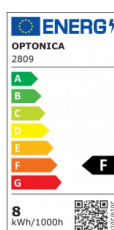

## LED Surface Ceiling With Microwave Sensor

**Power**   **Light color**

• 8W

Neutral white

# Technical Specification

<b>Catalog Number</b>	2809
<b>Brand</b>	Optonica
<b>Product Code</b>	DL8-A4
<b>Power</b>	8W
<b>Energy Consumption</b>	8 kWh/1000h
<b>Input voltage</b>	AC220-240V
<b>Flux</b>	640 lm
<b>FLUX per watt</b>	80lm/W
<b>IP</b>	20
<b>Dimmable</b>	No
<b>Correlated Color Temperature</b>	4500K
<b>Light Color</b>	Neutral white
<b>Wattage Equivalent</b>	43W
<b>EAN Code</b>	3800156628090
<b>Energy Efficiency Label</b>	F
<b>Beam angle</b>	120°

<b>Power Factor</b>	0.9
<b>On/Off Cycles</b>	25 000x
<b>Instant On</b>	0.1s
<b>Material</b>	Plastic
<b>Operating Frequency</b>	50-60 Hz
<b>Temperature</b>	-30°C / +50°C
<b>Life span</b>	25 000 Hours
<b>Weight of Product</b>	553 gr.
<b>Color Code</b>	845
<b>Body Color</b>	White
<b>Mount Type</b>	Ceiling
<b>Lumen maintenance at end of service life</b>	70%
<b>Size of product</b>	φ270x102 mm
<b>Size of package</b>	280x280x100 mm
<b>Items per pack</b>	1
<b>Items per box</b>	16
<b>Color Of The Shell</b>	White
<b>Warranty</b>	2 Years