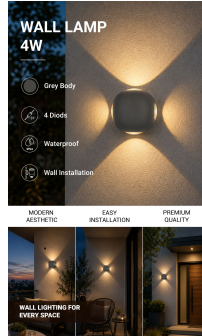

### LED Wall Light Round 4 Diodes Grey Body