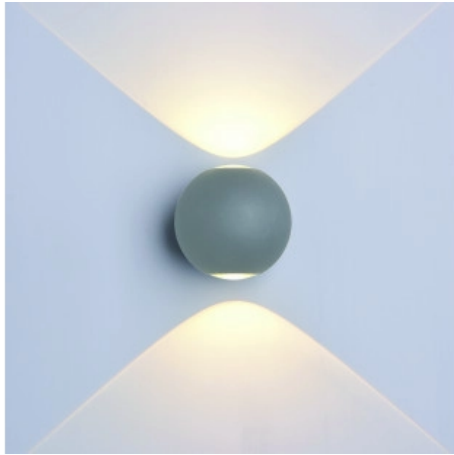

OPTONICA

Aplique de Pared LED Redondo Gris

Potencia **Color de luz**

• 6W

Blanca neutral

Stamps

Especificación técnica

Número de catálogo	7498
Brand	Optonica
Product Code	WL6-A5
Power	6W
Energy Consumption	6 kWh/1000h
Input voltage	AC220-240V
Flux	660 lm
FLUX per watt	110lm/W
IP	54
Dimmable	No
Correlated Color Temperature	4000K
Light Color	Blanca neutral
Wattage Equivalent	44W
EAN Code	3800156674981
Energy Efficiency Label	E
Beam angle	90°

Power Factor	0.9
On/Off Cycles	25 000x
Instant On	0.1s
Material	Aluminium
Operating Frequency	50-60 Hz
Temperature	-20°C / +40°C
Life span	25 000 Hours
Color Code	840
Body Color	Gray
LED Type	Cree
Lumen maintenance at end of service life	70%
Size of product	φ110 mm
Size of package	115x115x115 mm
Items per pack	1
Items per box	20
Color Of The Shell	Grey
Gross weight	0,700 kg
Net weight	0,640 kg