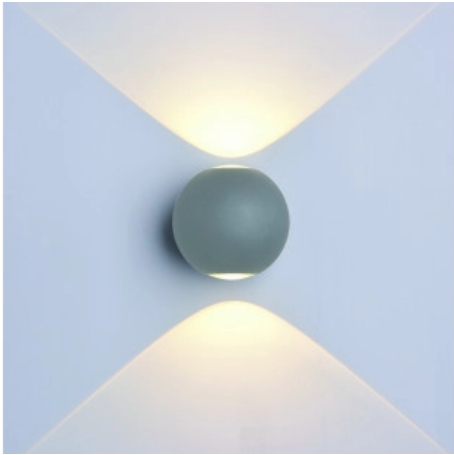

OPTONICA

LED Wall Light Round Grey Body

Power **Light color**

- 6W

Neutral white

Stamps

Technical Specification

Catalog Number	7498
Brand	Optonica
Product Code	WL6-A5
Power	6W
Energy Consumption	6 kWh/1000h
Input voltage	AC220-240V
Flux	660 lm
FLUX per watt	110lm/W
IP	54
Dimmable	No
Correlated Color Temperature	4000K
Light Color	Neutral white
Wattage Equivalent	44W
EAN Code	3800156674981
Energy Efficiency Label	E
Beam angle	90°

Power Factor	0.9
On/Off Cycles	25 000x
Instant On	0.1s
Material	Aluminium
Operating Frequency	50-60 Hz
Temperature	-20°C / +40°C
Life span	25 000 Hours
Color Code	840
Body Color	Gray
LED Type	Cree
Lumen maintenance at end of service life	70%
Size of product	φ110 mm
Size of package	115x115x115 mm
Items per pack	1
Items per box	20
Color Of The Shell	Grey
Gross weight	0,700 kg
Net weight	0,640 kg