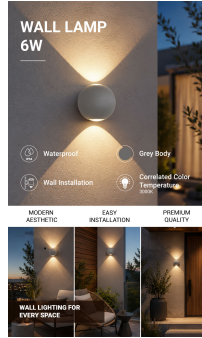

### LED Wall Light Round Grey Body

#### Light color

 Warm white

## Technical Specification

<b>Brand</b>	Optonica	<b>Instant On</b>	0.1s
<b>Product Code</b>	WL6-A5	<b>Material</b>	Aluminium
<b>Power</b>	6W	<b>Operating Frequency</b>	50-60 Hz
<b>Energy Consumption</b>	6 kWh/1000h	<b>Temperature</b>	-20°C / +40°C
<b>Input voltage</b>	AC220-240V	<b>Life span</b>	25 000 Hours
<b>Flux</b>	660 lm	<b>Color Code</b>	830
<b>FLUX per watt</b>	110lm/W	<b>Body Color</b>	Gray
<b>IP</b>	54	<b>LED Type</b>	Cree
<b>Dimmable</b>	No	<b>Lumen maintenance at end of service life</b>	70%
<b>Correlated Color Temperature</b>	3000K	<b>Size of product</b>	Ø111x93 mm
<b>Light Color</b>	Warm white	<b>Size of package</b>	115x115x115 mm
<b>Wattage Equivalent</b>	44W	<b>Items per pack</b>	1
<b>EAN Code</b>	3800156674950	<b>Items per box</b>	20
<b>Energy Efficiency Label</b>	E	<b>Color Of The Shell</b>	Grey
<b>Beam angle</b>	90°	<b>Gross weight</b>	0,700 kg
<b>Power Factor</b>	0.9	<b>Net weight</b>	0,640 kg
<b>On/Off Cycles</b>	25 000x	<b>Warranty</b>	2 Years