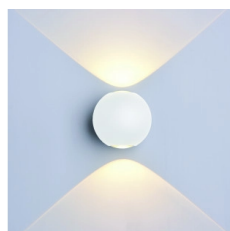

OPTONICA

Luce da Parete LED Rotondo Corpo Bianco

Potenza **Colore della luce**

• 6W

Luce naturale

Stamps

Specifiche tecniche

Numero di catalogo	7496
Brand	Optonica
Product Code	WL6-A5
Power	6W
Energy Consumption	6 kWh/1000h
Input voltage	AC220-240V
Flux	660 lm
FLUX per watt	110lm/W
IP	54
Dimmable	No
Correlated Color Temperature	4000K
Light Color	Luce naturale
Wattage Equivalent	44W
EAN Code	3800156674967
Energy Efficiency Label	E
Beam angle	90°

Power Factor	0.9
On/Off Cycles	25 000x
Instant On	0.1s
Material	Aluminium
Operating Frequency	50-60 Hz
Temperature	-20°C / +40°C
Life span	25 000 Hours
Color Code	840
Body Color	White
LED Type	Cree
Lumen maintenance at end of service life	70%
Size of product	φ110 mm
Size of package	115x115x115 mm
Items per pack	1
Items per box	20
Color Of The Shell	White
Gross weight	0,700 kg
Net weight	0,640 kg