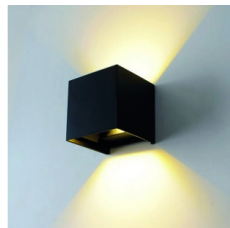

OPTONICA

LED Wall Light Black Body Square

Power **Light color**

- 12W

Neutral white

Stamps

Technical Specification

Catalog Number	7461
Brand	Optonica
Product Code	WL12-A1
Power	12W
Energy Consumption	12 kWh/1000h
Input voltage	AC220-240V
Flux	1320 lm
FLUX per watt	110lm/W
IP	54
Dimmable	No
Correlated Color Temperature	4000K
Light Color	Neutral white
Wattage Equivalent	88W
EAN Code	3800156674615

Energy Efficiency Label	E
Beam angle	Adjustable 0°-90°
Power Factor	0.9
On/Off Cycles	25 000x
Instant On	0.1s
Material	Aluminium
Operating Frequency	50-60 Hz
Temperature	-20°C / +40°C
Life span	25 000 Hours
Color Code	840
Body Color	Black
LED Type	Epistar
Lumen maintenance at end of service life	70%
Size of product	100x100x100 mm
Size of package	115x115x115 mm
Items per pack	1
Items per box	20
Color Of The Shell	Black