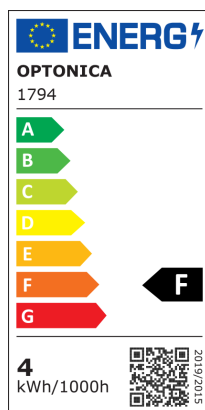

### LED Bulb E27 G95 Golden Glass

#### Power

4W

## Technical Specification

<b>Brand</b>	Optonica	<b>On/Off Cycles</b>	25 000x
<b>Product Code</b>	SP4-A4	<b>Instant On</b>	0.1s
<b>Socket</b>	E27	<b>Material</b>	Glass
<b>Power</b>	4W	<b>Operating Frequency</b>	50-60 Hz
<b>Energy Consumption</b>	4 kWh/1000h	<b>Temperature</b>	-20°C / +40°C
<b>Input voltage</b>	AC220-240V	<b>Life span</b>	25 000 Hours
<b>Flux</b>	400 lm	<b>Color Code</b>	825
<b>FLUX per watt</b>	100lm/W	<b>LED Type</b>	Filament
<b>IP</b>	20	<b>Lumen maintenance at end of service life</b>	70%
<b>Dimmable</b>	No	<b>Size of product</b>	φ95x135 mm
<b>Correlated Color Temperature</b>	2500K	<b>Size of package</b>	155x100x100 mm
<b>Light Color</b>	Warm white	<b>Items per pack</b>	1
<b>Wattage Equivalent</b>	27W	<b>Items per box</b>	20
<b>EAN Code</b>	3800156617940	<b>Color Of The Shell</b>	Golden Glass
<b>Energy Efficiency Label</b>	F	<b>Gross weight</b>	0,100 kg
<b>Beam angle</b>	300°	<b>Net weight</b>	0,060 kg
<b>Power Factor</b>	0.9	<b>Warranty</b>	2 Years