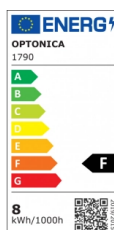

OPTONICA

LED Bulb E27 PS160 Golden Glass Dimmable

Power **Light color**

• 8W

Warm white

Stamps

Technical Specification

Catalog Number	1790
Brand	Optonica
Product Code	SP8-A1
Socket	E27
Power	8W
Energy Consumption	8 kWh/1000h
Input voltage	AC220-240V
Flux	810 lm
FLUX per watt	101lm/W
IP	20
Dimmable	Yes
Correlated Color Temperature	1800K
Light Color	Warm white
Wattage Equivalent	54W
EAN Code	3800156617902
Energy Efficiency Label	F

Beam angle	300°
Power Factor	0.9
On/Off Cycles	25 000x
Instant On	0.1s
Material	Glass
Operating Frequency	50-60 Hz
Temperature	-20°C / +40°C
Ra ≥	80
Life span	25 000 Hours
Color Code	818
LED Type	Filament
Lumen maintenance at end of service life	70%
Size of product	φ160x320 mm
Size of package	340x70x70 mm
Items per pack	1
Items per box	6
Gross weight	0,400 kg
Net weight	0,260 kg