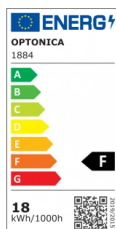

OPTONICA

LED Lampe G120 E27

Leistung **Lichtfarbe**

• 18W

Kaltweiß

Stamps

Technische Spezifikation

Katalognummer	1884
Brand	Optonica
Product Code	SP18-A1
Socket	E27
Power	18W
Energy Consumption	18 kWh/1000h
Input voltage	AC175-265V
Flux	1820 lm
FLUX per watt	100lm/W
IP	20
Dimmable	No
Correlated Color Temperature	6000K
Light Color	Kaltweiß
Wattage Equivalent	108W
EAN Code	3800156618848
Energy Efficiency Label	F

Beam angle	270°
Power Factor	0.5
On/Off Cycles	25 000x
Instant On	0.1s
Material	ALU+PC
Operating Frequency	50-60 Hz
Temperature	-20°C / +40°C
Life span	25 000 Hours
Color Code	860
Body Color	White
Lumen maintenance at end of service life	70%
Size of product	φ120x159 mm
Size of package	155x125x125 mm
Size of Box	640x270x320 mm
Items per pack	1
Items per box	50
Gross weight	0,166 kg
Net weight	0,102 kg