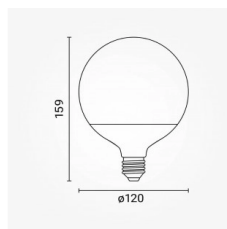

OPTONICA

LED Lampe G120 E27

Leistung **Lichtfarbe**

• 18W

Kaltweiß

Stamps

Technische Spezifikation

Katalognummer	1884
Brand	Optonica
Product Code	SP18-A1
Socket	E27
Power	18W
Energy Consumption	18 kWh/1000h
Input voltage	AC175-265V
Flux	1820 lm
FLUX per watt	100lm/W
IP	20
Dimmable	No
Correlated Color Temperature	6000K
Light Color	Kaltweiß
Wattage Equivalent	108W
EAN Code	3800156618848
Energy Efficiency Label	F

Beam angle	270°
Power Factor	0.5
On/Off Cycles	25 000x
Instant On	0.1s
Material	ALU+PC
Operating Frequency	50-60 Hz
Temperature	-20°C / +40°C
Life span	25 000 Hours
Color Code	860
Body Color	White
Lumen maintenance at end of service life	70%
Size of product	φ120x159 mm
Size of package	155x125x125 mm
Size of Box	640x270x320 mm
Items per pack	1
Items per box	50
Gross weight	0,166 kg
Net weight	0,102 kg