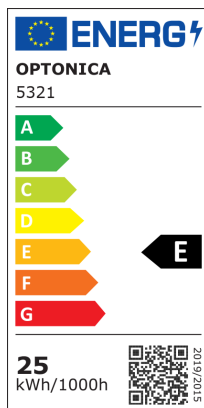

LED 4-Draht Schienenleuchte Weißes Gehäuse

Leistung

25W

Lichtfarbe

 Kaltweiß

Stamps

RoHS

-80

Technische Spezifikation

Brand	Optonica	Material	Aluminium
Product Code	FL25-A1	Operating Frequency	50-60 Hz
Power	25W	Temperature	-20°C / +40°C
Energy Consumption	25 kWh/1000h	Ra ≥	90
Input voltage	AC220V	Life span	25 000 Hours
Flux	2750 lm	Color Code	850
FLUX per watt	110lm/W	Body Color	White
IP	20	Mount Type	4 Wire Track System
Dimmable	No	Lumen maintenance at end of service life	70%
Correlated Color Temperature	5000K	Size of product	80x220x190 mm
Light Color	Kaltweiß	Size of package	235x235x125 mm
Wattage Equivalent	183W	Size of Box	490x490x400 mm
EAN Code	3800156653214	Items per pack	1
Energy Efficiency Label	E	Items per box	12
Beam angle	24°	Color Of The Shell	White
Power Factor	0.95	Gross weight	1,284 kg
On/Off Cycles	100 000x	Net weight	1,108 kg