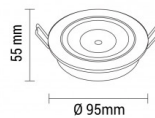

OPTONICA

LED COB Downlight Rund Drehbar 60°

Leistung   **Lichtfarbe**

- 8W

Neutralweiß

Stamps