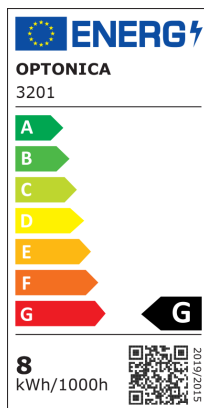

Faretto Downlight LED COB Rotondo Orientabile 60°

Potenza

8W

Colore della luce

● Luce fredda

Stamps

RoHS

-80

8 kWh/1000h

Specifiche tecniche

Brand	Optonica	Instant On	0.1s
Product Code	CB8-A1	Material	Aluminium
Power	8W	Operating Frequency	50-60 Hz
Energy Consumption	8 kWh/1000h	Temperature	-20°C / +40°C
Input voltage	AC175-265V	Ra ≥	80
Flux	560 lm	Life span	25 000 Hours
FLUX per watt	70lm/W	Color Code	860
IP	20	LED Type	COB
Dimmable	No	Lumen maintenance at end of service life	70%
Correlated Color Temperature	6000K	Size of product	φ95x55 mm
Light Color	Luce fredda	Size of package	100x100x70 mm
Wattage Equivalent	64W	Size of Box	370x220x320 mm
EAN Code	3800156632011	Items per pack	1
Energy Efficiency Label	G	Items per box	30
Beam angle	60°	Gross weight	0,238 kg
Hole Size	φ85 mm	Net weight	0,200 kg
Power Factor	0.5	Warranty	2 Years