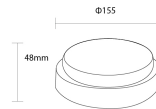

LED-Oberflächen Rundpanel

Leistung

8W

Lichtfarbe

Kaltweiß

Stamps

RoHS

-80

Technische Spezifikation

Brand	Optonica	Instant On	0.1s
Product Code	DL8-A1	Material	PC+ABS
Power	8W	Operating Frequency	50-60 Hz
Energy Consumption	8 kWh/1000h	Temperature	-20°C / +40°C
Input voltage	AC180-265V	Ra ≥	80
Flux	640 lm	Life span	25 000 Hours
FLUX per watt	80lm/W	Color Code	860
IP	65	Lumen maintenance at end of service life	70%
Dimmable	No	Size of product	φ155x48 mm
Correlated Color Temperature	6000K	Size of package	160x160x55 mm
Light Color	Kaltweiß	Size of Box	600x185x350 mm
Wattage Equivalent	64W	Items per pack	1
EAN Code	3800156622807	Items per box	20
Energy Efficiency Label	F	Gross weight	0,275 kg
Beam angle	120°	Net weight	0,2218 kg
Power Factor	0.5	Warranty	2 Years
On/Off Cycles	25 000x		