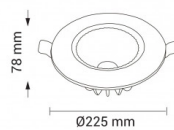

OPTONICA

Spot Downlight LED COB TUV Pass 145°

Potencia   **Color de luz**

- 30W

Blanca neutral

Stamps