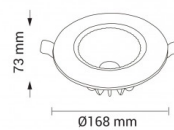

OPTONICA

LED Spot Downlight COB TUV Pass 145°

Leistung   **Lichtfarbe**

- 15W

Kaltweiß

Stamps