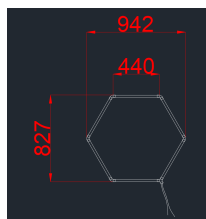

Set Luci Esagonali 1HEX 42W con Accessori 3CCT

Potenza

42 W

Colore della luce

3CCT

Stamps

RoHS

-80

Specifiche tecniche

Brand	Optonica	On/Off Cycles	25 000x
Product Code	HE1-A1	Instant On	0.1s
Power	42 W	Material	Plastic
Energy Consumption	42 kWh/1000h	Operating Frequency	50-60 Hz
Input voltage	AC165-265V	Temperature	-20°C / +40°C
Flux	5040lm	Ra ≥	80
FLUX per watt	120lm/W	Life span	25 000 Hours
IP	20	Lumen maintenance at end of service life	70%
Dimmable	No	Size of product	790x920 mm
Correlated Color Temperature	3000K/4000K/6000K	Size of package	460x150x115mm
Light Color	3CCT	Items per pack	1
EAN Code	3801057168319	Items per box	1
Energy Efficiency Label	E	Warranty	2 Years
Beam angle	180°		