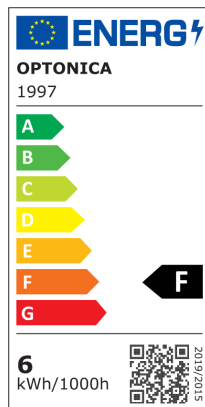

Faretto LED GU10 6W 50° COB

Potenza

6W

Colore della luce

Luce fredda

Stamps

Specifiche tecniche

Brand	Optonica	On/Off Cycles	25 000x
Product Code	SP6-A4	Instant On	0.1s
Power	6W	Material	Aluminium
Energy Consumption	6 kWh/1000h	Operating Frequency	50-60 Hz
Input voltage	AC220-240V	Temperature	-20°C / +40°C
Flux	480 lm	Ra ≥	80
FLUX per watt	80 lm/W	Life span	25 000 Hours
IP	20	Lumen maintenance at end of service life	70%
Dimmable	No	Size of product	φ50x55 mm
Correlated Color Temperature	6000K	Size of package	50x50x65mm
Light Color	Luce fredda	Size of Box	270x270x280 mm
EAN Code	3800156619975	Items per pack	1
Energy Efficiency Label	F	Items per box	100
Beam angle	50°	Warranty	2 Years