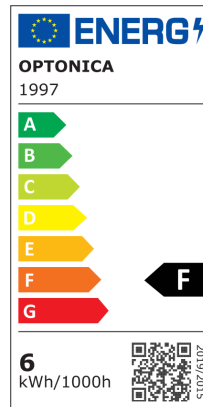

6W LED GU10 Spot 50° COB

Leistung

6W

Lichtfarbe

 Kaltweiß

Stamps

Technische Spezifikation

Brand	Optonica	On/Off Cycles	25 000x
Product Code	SP6-A4	Instant On	0.1s
Power	6W	Material	Aluminium
Energy Consumption	6 kWh/1000h	Operating Frequency	50-60 Hz
Input voltage	AC220-240V	Temperature	-20°C / +40°C
Flux	480 lm	Ra ≥	80
FLUX per watt	80 lm/W	Life span	25 000 Hours
IP	20	Lumen maintenance at end of service life	70%
Dimmable	No	Size of product	φ50x55 mm
Correlated Color Temperature	6000K	Size of package	50x50x65mm
Light Color	Kaltweiß	Size of Box	270x270x280 mm
EAN Code	3800156619975	Items per pack	1
Energy Efficiency Label	F	Items per box	100
Beam angle	50°	Warranty	2 Years