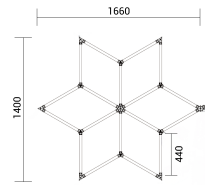

126W LED Hexagon Leuchte SET 6-teilig mit Zubehör

Leistung

126W

Lichtfarbe

Stamps

RoHS

-80

Technische Spezifikation

Brand	Optonica	On/Off Cycles	25 000x
Product Code	HE1-A1	Instant On	0.1s
Power	126W	Material	PC/ABS
Energy Consumption	126 kWh/1000h	Operating Frequency	50-60 Hz
Input voltage	AC165-265V	Temperature	-20°C / +40°C
Flux	15120 lm	Ra ≥	80
FLUX per watt	120lm/W	Life span	25 000 Hours
IP	20	Body Color	White
Dimmable	No	Lumen maintenance at end of service life	70%
Correlated Color Temperature	6000K	Size of product	1660x1400mm
Light Color	Kaltweiß	Size of Box	465x180x160mm
EAN Code	3801057168210	Items per pack	1
Energy Efficiency Label	E	Items per box	1
Beam angle	180°	Warranty	2 Years