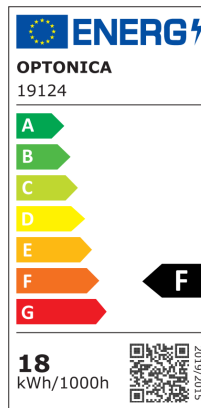

### Ventilatore LED da soffitto 18W/3CCT bianco/legno + telecomando

Potenza

18W

Colore della luce

CCT

Stamps

RoHS

-80

## Specifiche tecniche

Brand	Optonica	Operating Frequency	50-60 Hz
Product Code	PD18-A5	Temperature	-20°C / +40°C
Power	18W	Ra ≥	80
Energy Consumption	18 kWh/1000h	Life span	25 000 Hours
Input voltage	AC220-240V	Body Color	White+Wood
Flux	1440 lm	Lumen maintenance at end of service life	70%
FLUX per watt	80lm/W	Size of product	1320x380mm
IP	20	Size of package	695x335x280mm
Dimmable	No	Items per pack	1
Correlated Color Temperature	3000K/4000K/6000K	Remote Control	Yes
Light Color	CCT	Motor - Rate Voltage	DC24V
EAN Code	3801057191249	Motor - Use Voltage	DC18-24V
Energy Efficiency Label	F	Motor - No load power	10W MAX
Beam angle	120°	Motor - No load speed	240 RPM
On/Off Cycles	25 000x	Motor - Noise	≤50dB (≤35dB at Environment noise)
Instant On	0.1s	Motor - Weight	About 1.5 kg.
Material	Metal+ABS	Warranty	2 Years